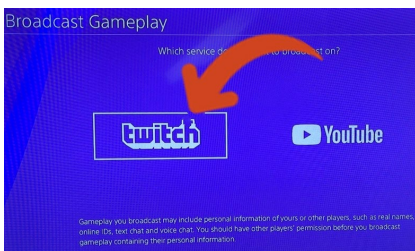

# Linking your PS4 to your Twitch account

You will now need to link your Twitch account to your PS4.

Open the game you want to stream on your PS4.

Press the 'Share' button on your PS4 controller.

It is on the left-hand side.

The 'Share' screen will now open.

Select 'Broadcast Gameplay'.

Select the Twitch button.

The 'Link your Account to Twitch' screen will open.

Select the 'Link' button.