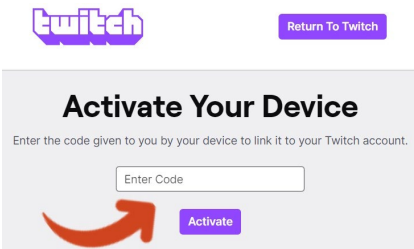

## Activate Your Device

Enter the code given to you by your device to link it to your Twitch account.

[Activate](#)

Open the website

[www.twitch.tv/activate](https://www.twitch.tv/activate)

## Link your Account to Twitch

- 1 Head to: <https://www.twitch.tv/activate> on a mobile device or computer, or simply scan the QR code and follow the instructions.

Or you can use your phone to scan the code on your PS4.

This will take you to the same website.

Get the code from your PS4.

Enter the code on the Twitch website.

Select the 'Activate' button.

Now your Twitch account will be linked to your PS4.

Click the 'OK' button.