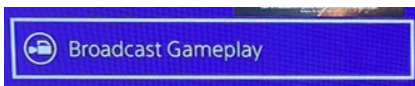

Select 'Broadcast Gameplay'.