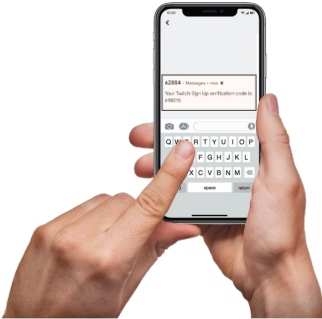

Sign Up

Click the 'sign up' button.

Twitch will send a text message to your phone with a number in.

Verify phone number

Enter your verification code

We sent a 6-digit code to +44 7496 188090.
Confirm it belongs to you to keep your account secure.

[Resend code](#)

[Update email? Go to settings](#)

Type in the number sent to you in the text from Twitch.

Account Verification

You're All Set!

Thanks for helping keep Twitch safe and fun for everybody!

Press the 'done' button.

This means you have made an account.