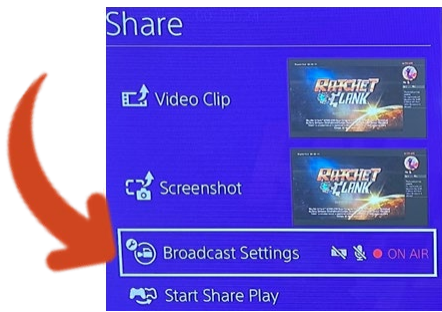

You can add a title for your stream.

You could put 'SeeAbility Fundraiser – Game for Change'.

When you are ready, select the 'Start Broadcasting' button.

You are now streaming your game!

You should see red writing in the top right that says 'On Air'. This means you are streaming.

Remember if you turned on your camera or microphone, people can now see or hear you.

To stop streaming, press the 'Share' button on your controller.

Select 'Broadcast Settings'.

Select 'Stop Broadcasting' to end the stream.