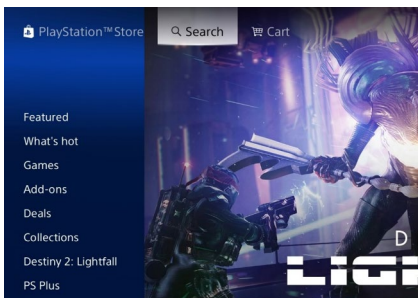

# Downloading Twitch on to your PlayStation 4

You will need to download Twitch on to your PS4.

Go to the main menu on your PS4.

Select the PlayStation Store.

The PlayStation Store will now open.

Select the 'Search' button at the top of the screen.