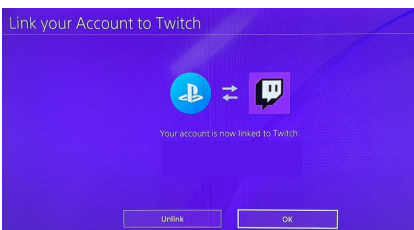

## Link your Account to Twitch

- 1 Head to: <https://www.twitch.tv/activate> on a mobile device or computer, or simply scan the QR code and follow the instructions.

Or you can use your phone to scan the code on your PS4.

This will take you to the same website.

Get the code from your PS4.

Enter the code on the Twitch website.

Select the 'Activate' button.

Now your Twitch account will be linked to your PS4.

Click the 'OK' button.

# Streaming your game

Go back to the game you opened earlier on your PS4.

Press the 'Share' button on your controller.

Select the 'Twitch' button.

This will bring up the 'Broadcast Gameplay' screen.