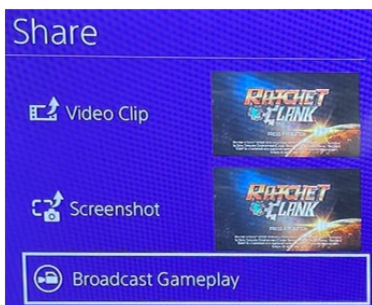

# Linking your PS4 to your Twitch account

You will now need to link your Twitch account to your PS4.

Open the game you want to stream on your PS4.

Press the 'Share' button on your PS4 controller.

It is on the left-hand side.