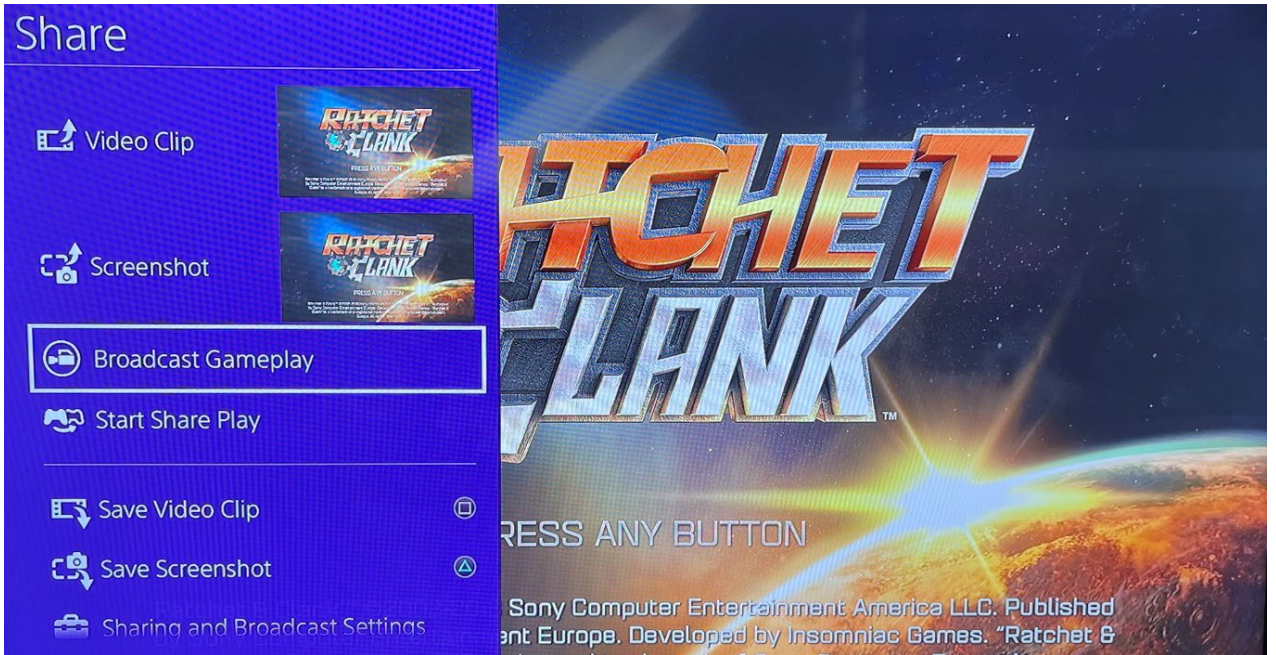

Select 'Broadcast Gameplay'.