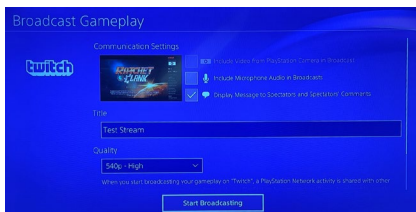

# Streaming your game

Go back to the game you opened earlier on your PS4.

Press the 'Share' button on your controller.

Select the 'Twitch' button.

This will bring up the 'Broadcast Gameplay' screen.

# Broadcast Gameplay

Communication Settings

- Include Video from PlayStation Camera in Broadcast
- Include Microphone Audio in Broadcasts
- Display Message to Spectators and Spectators' Comments

Title

Test Stream