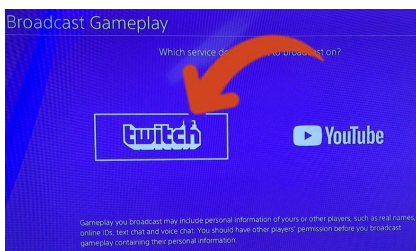

## Link your Account to Twitch

- 1 Head to: <https://www.twitch.tv/activate> on a mobile device or computer, or simply scan the QR code and follow the instructions.

Or you can use your phone to scan the code on your PS4.

This will take you to the same website.

Get the code from your PS4.

Enter the code on the Twitch website.

Select the 'Activate' button.

Now your Twitch account will be linked to your PS4.

Click the 'OK' button.

# Streaming your game

Go back to the game you opened earlier on your PS4.

Press the 'Share' button on your controller.

Select the 'Twitch' button.

This will bring up the 'Broadcast Gameplay' screen.