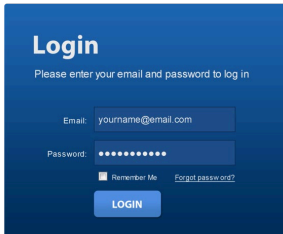

## How to stream from a PlayStation 4

**This fact sheet will tell you how to:**

1. Make a Twitch account.

2. Download Twitch.

3. Connect your PlayStation 4.

4. Start streaming.

Streaming is where people can watch you play a game online.

You can raise money for SeeAbility by streaming a game.

This guide is for streaming on a PlayStation 4 (PS4)

You might find it easier to print out this guide.

# 1. Make a Twitch account

You will need to make a Twitch account so you can stream.

You make a Twitch account at this website link:

[www.twitch.tv/signup](http://www.twitch.tv/signup)

 **Join Twitch today**