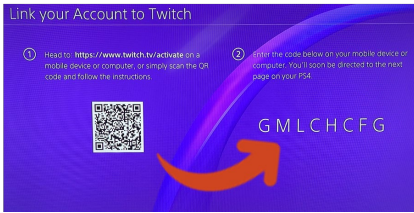

Get the code from your PS4.