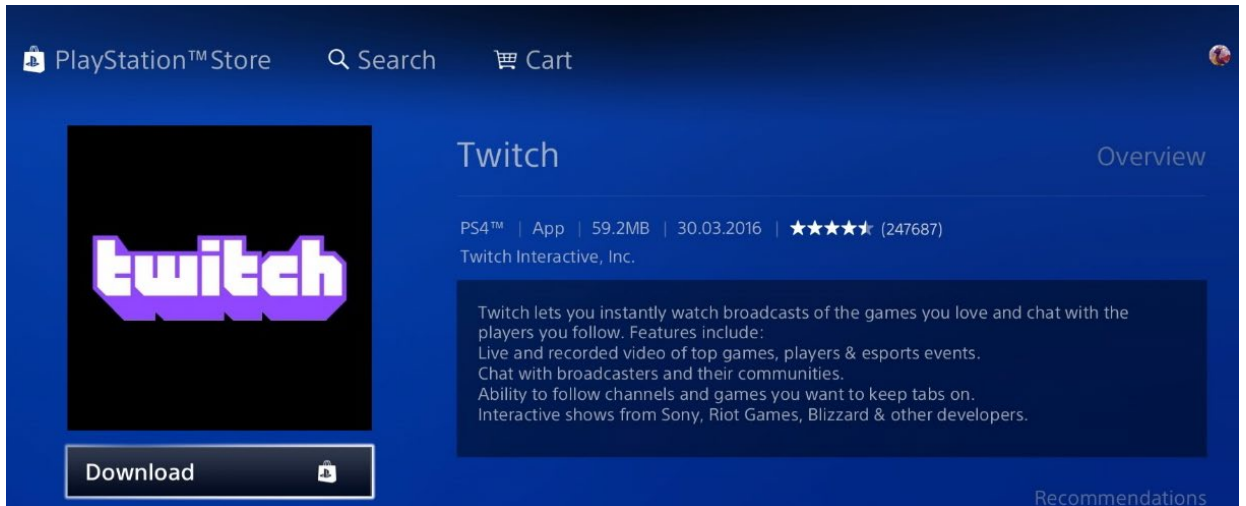

Select the 'Download' button.