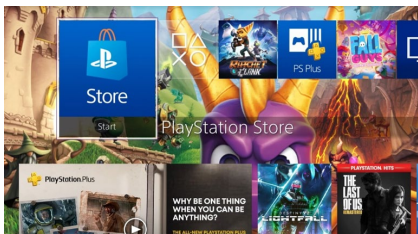

Go to the main menu on your PS4.