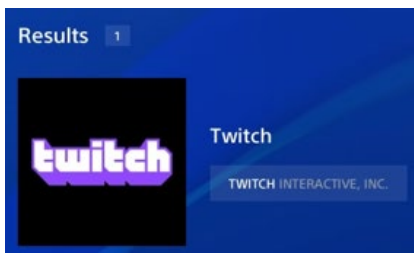

# Downloading Twitch on to your PlayStation 4

You will need to download Twitch on to your PS4.

Go to the main menu on your PS4.

Select the PlayStation Store.

The PlayStation Store will now open.

Select the 'Search' button at the top of the screen.

You will now see a keyboard.  
Type in 'Twitch'.

Select the Twitch icon from the 'Results' column.

Select the 'Download' button.

This will start downloading Twitch on to your PS4.

This might take a few minutes.