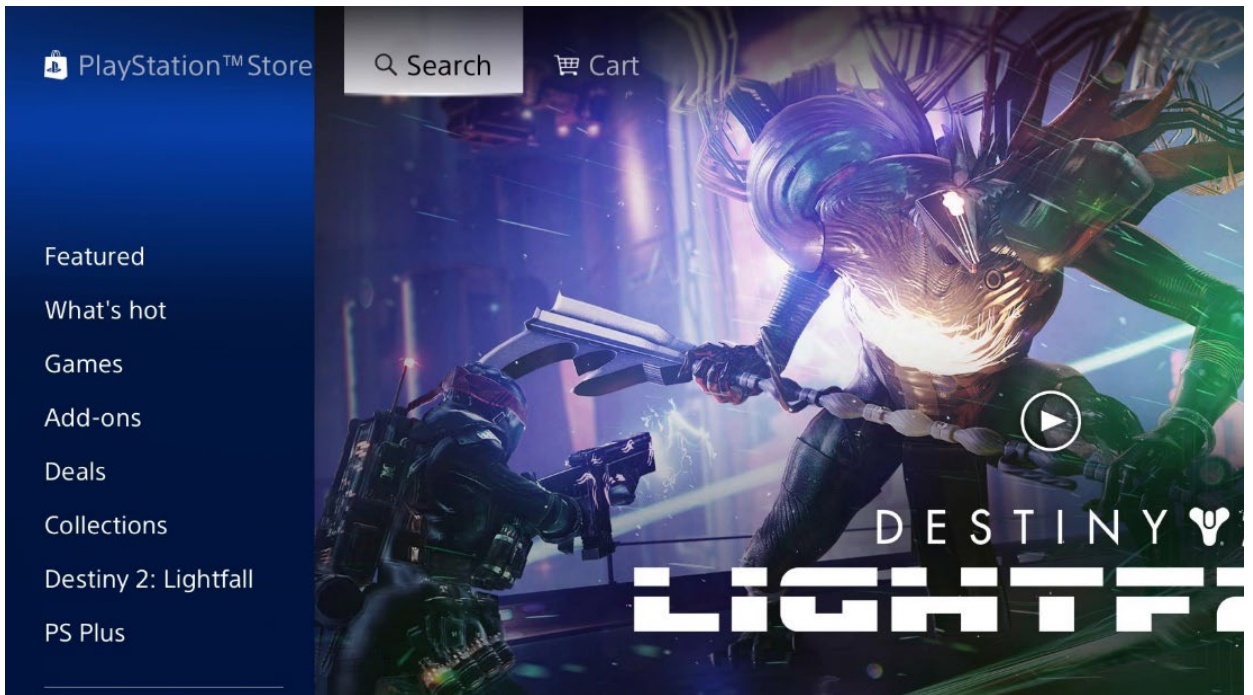

Select the 'Search' button at the top of the screen.