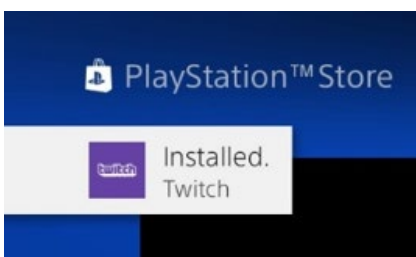

You will now see a keyboard.  
Type in 'Twitch'.

Select the Twitch icon from the 'Results' column.

Select the 'Download' button.

This will start downloading Twitch on to your PS4.

This might take a few minutes.

Once it has finished downloading, it will say 'Installed Twitch'.